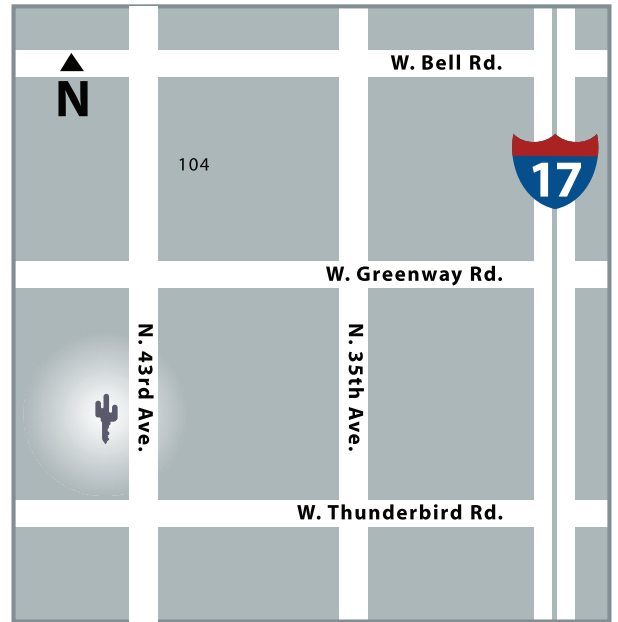

## Location Map

Kingdom Education for Young Scholars of Arizona is located on the Pureheart Christian Fellowship Campus on 43rd Ave between Thunderbird Rd and Greenway Rd:

14240 N. 43rd Avenue  
 Glendale, AZ 85306  
 Main Phone: (623) 826-9467

## Campus Map